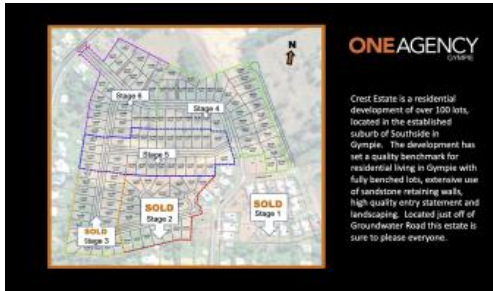

### Lot 609 Brickfield Crescent, Southside

Scale 1:1500 - Lengths are in Metres.

## LOT 609 BRICKFIELD CRESCENT, CREST ESTATE, SOUTHSIDE

Crest Estate is a residential development of over 100 lots, located in the established suburb of Southside in Gympie – via Sunshine Coast, South East Queensland. The development has set a quality benchmark for residential living in Gympie with fully benched lots, extensive use of sandstone retaining walls, high quality entry statement and landscaping. Crest Estate, a new subdivision is setting the benchmark for urban living standards and development in Gympie. The welcome mat awaits homemakers and astute investors wishing to live the dream. Located in the established and quality suburb of Southside, Crest Estate is a boutique residential infill estate – located only minutes to nearby shopping, schools and the CBD. Crest Estate has been designed to capture and maximise the natural landform, views and the prevailing breezes. In order to enhance your quality of lifestyle and investment, an easy to use set of covenant conditions has been thoughtfully considered to ensure quality homes will be built to a high standard.

700m2

Price **SOLD** for \$260,000  
 Property Type Residential  
 Property ID 557  
 Land Area 700 m2