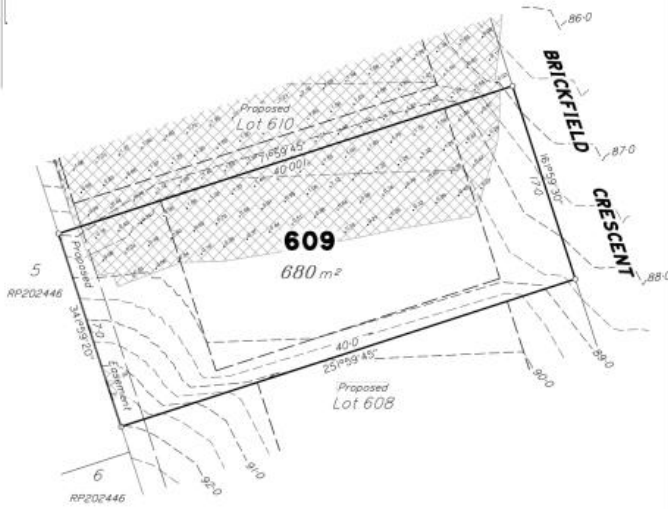

### Lot 609 Brickfield Crescent, Southside

Scale 1:1500 - Lengths are in Metres.

## LOT 609 BRICKFIELD CRESCENT, CREST ESTATE, SOUTHSIDE

Crest Estate is a residential development of over 100 lots, located in the established suburb of Southside in Gympie – via Sunshine Coast, South East Queensland. The development has set a quality benchmark for residential living in Gympie with fully benched lots, extensive use of sandstone retaining walls, high quality entry statement and landscaping. Crest Estate, a new subdivision is setting the benchmark for urban living standards and development in Gympie. The welcome mat awaits homemakers and astute investors wishing to live the dream. Located in the established and quality suburb of Southside, Crest Estate is a boutique residential infill estate – located only minutes to nearby shopping, schools and the CBD. Crest Estate has been designed to capture and maximise the natural landform, views and the prevailing breezes. In order to enhance your quality of lifestyle and investment, an easy to use set of covenant conditions has been thoughtfully considered to ensure quality homes will be built to a high standard.

700m2

Price **SOLD** for \$260,000  
 Property Type Residential  
 Property ID 557  
 Land Area 700 m2